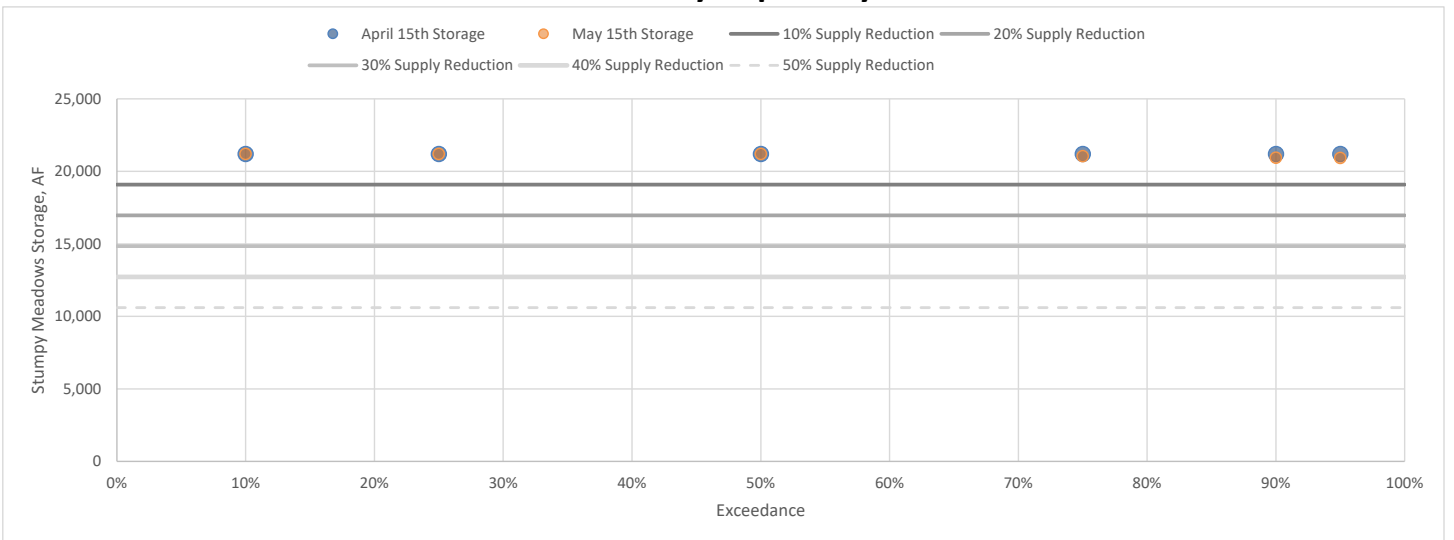

m

Total Inflow to Stumpy Meadows Reservoir, Remainder of Water Year

Stumpy Meadows Reservoir Storage

Delivery Capability

Delivery Capability