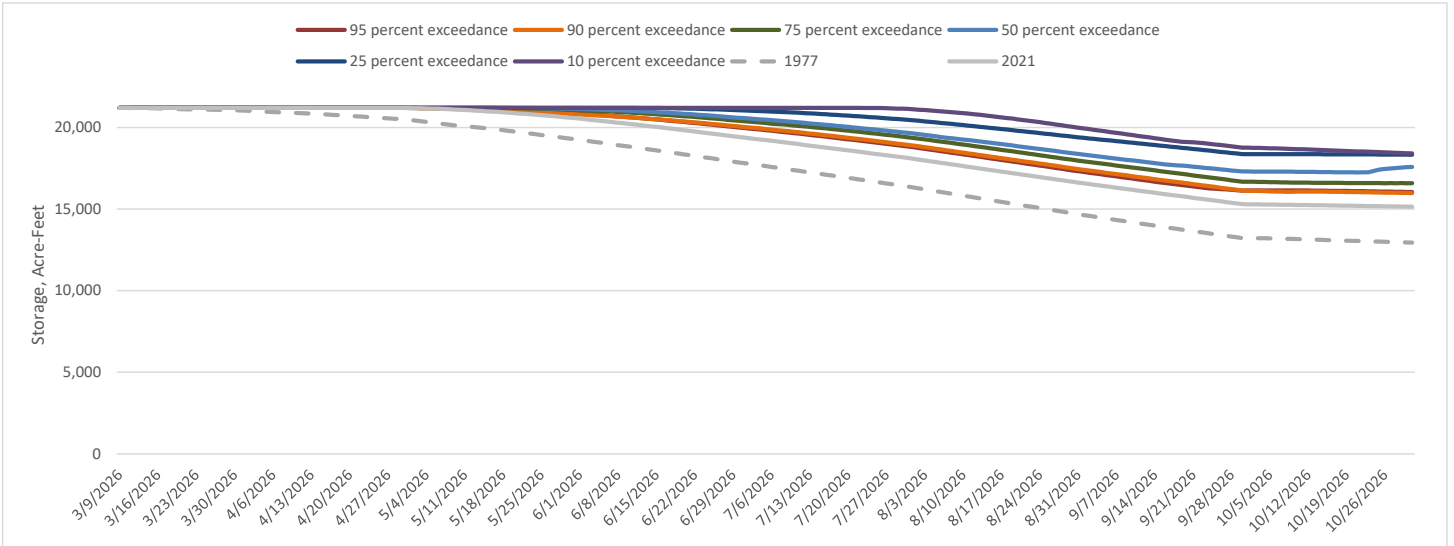

m

Total Inflow to Stumpy Meadows Reservoir, Remainder of Water Year

Stumpy Meadows Reservoir Storage

Delivery Capability

Delivery Capability