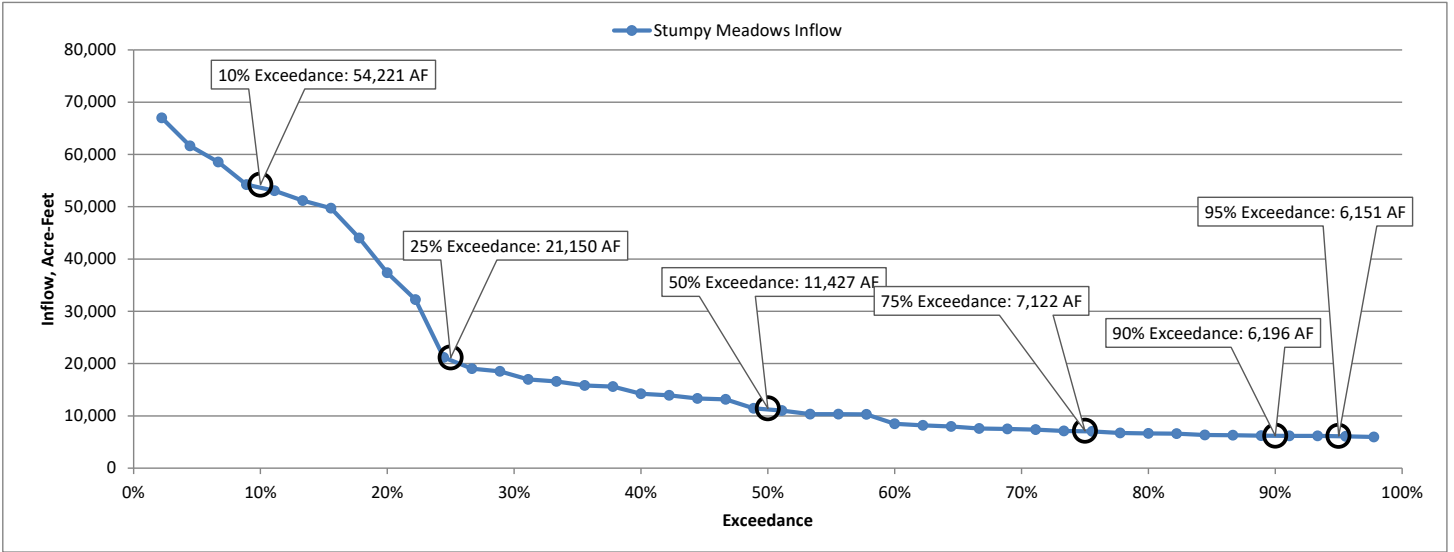

m

Total Inflow to Stumpy Meadows Reservoir, Remainder of Water Year

Stumpy Meadows Reservoir Storage

Delivery Capability

Delivery Capability