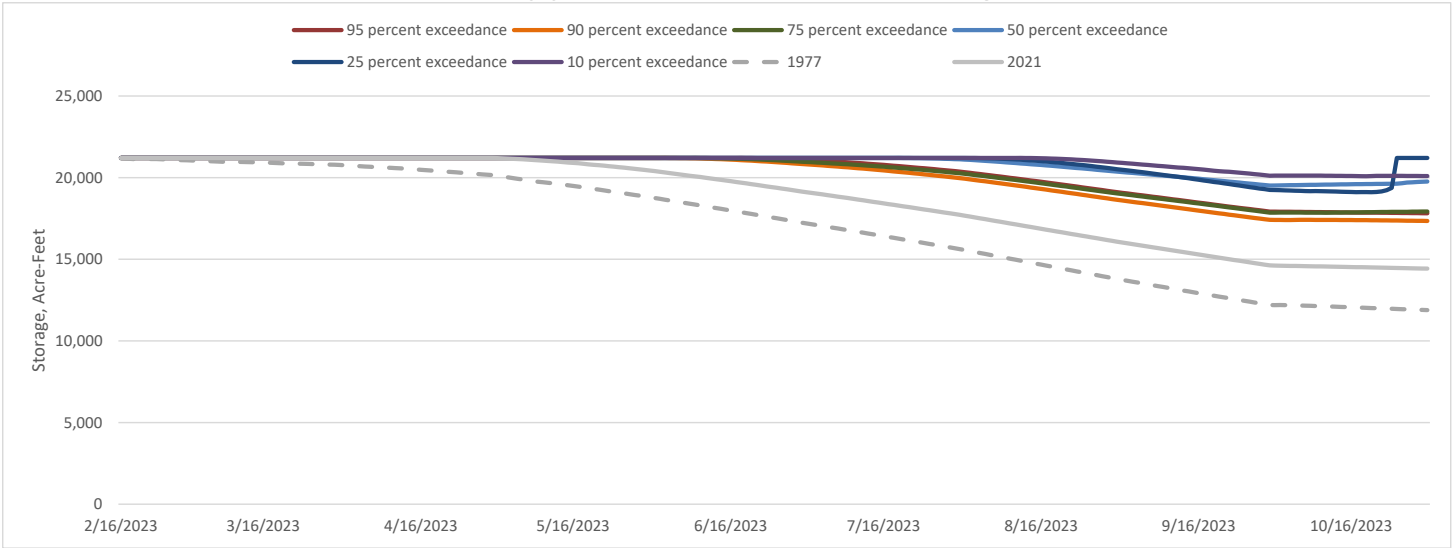

## Total Inflow to Stumpy Meadows Reservoir, Remainder of Water Year

## Stumpy Meadows Reservoir Storage