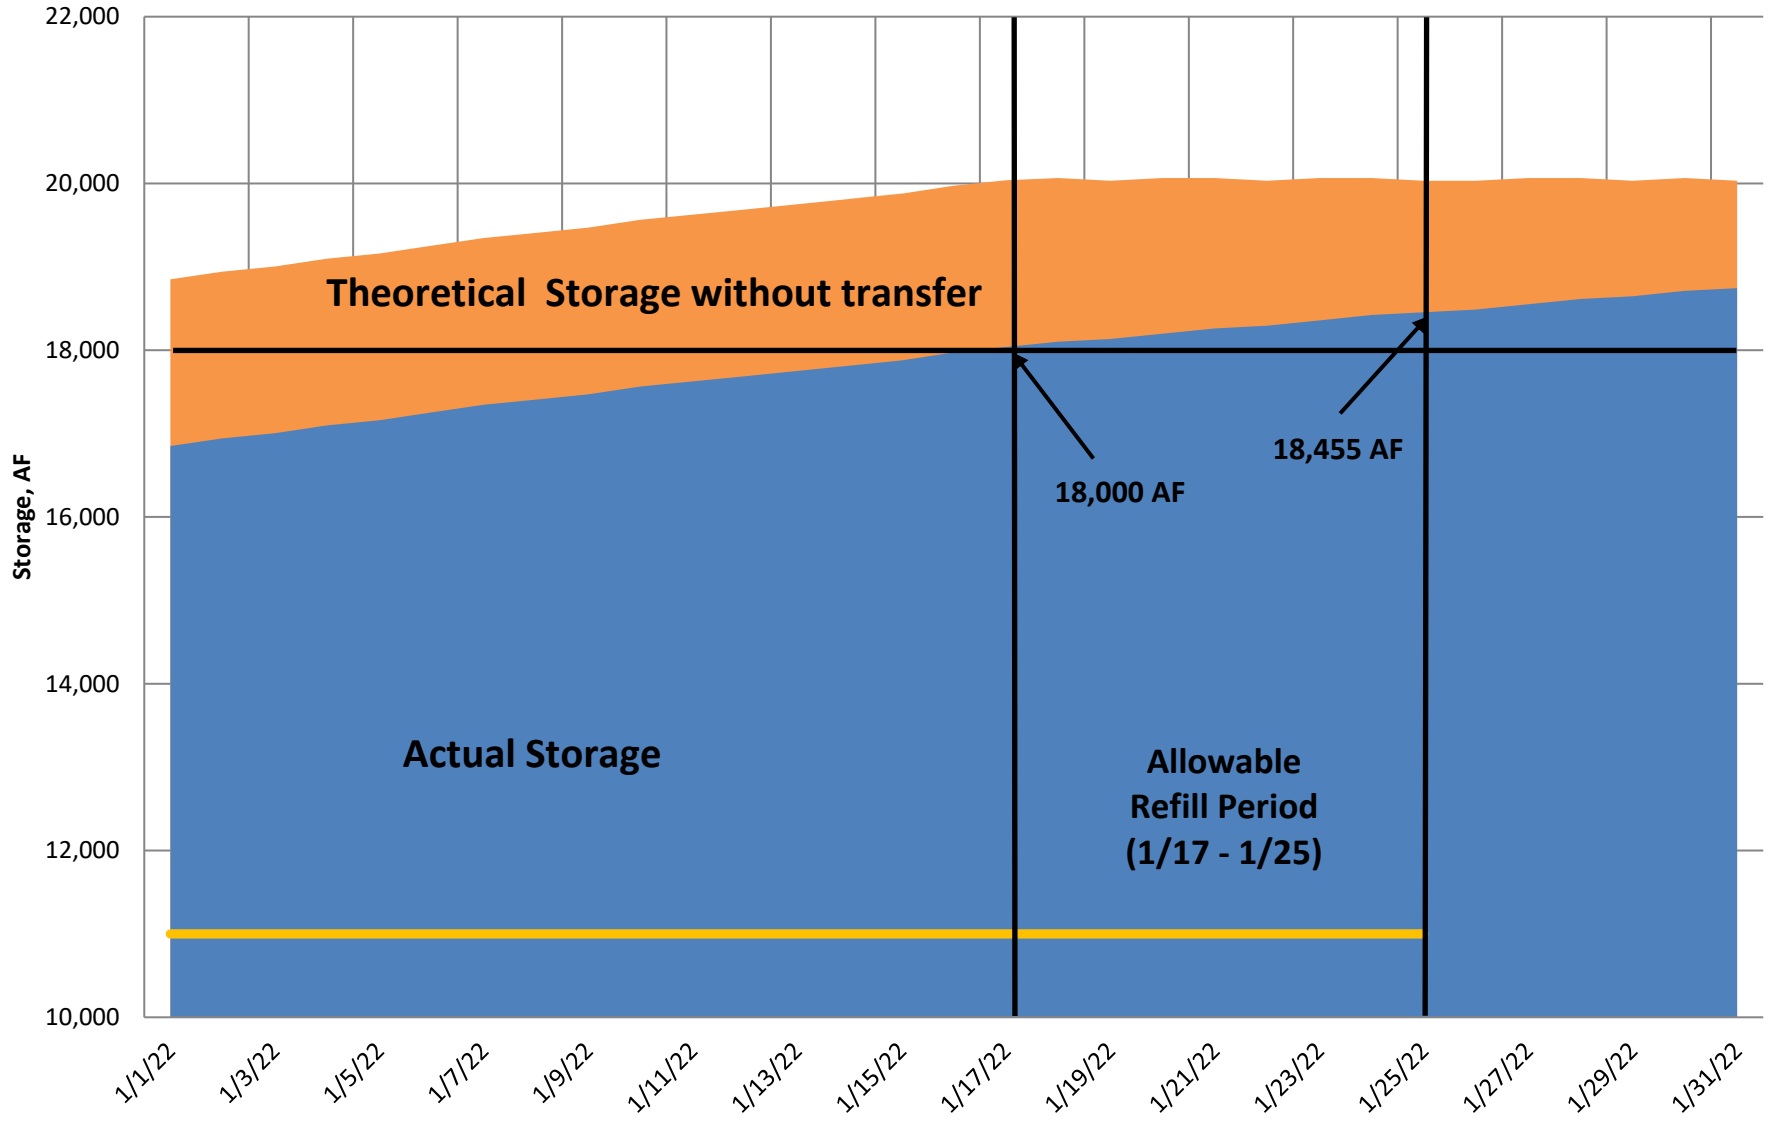

# Stumpy Meadows Storage

■ Theoretical Storage, end of day (without Daily Refill Volume)

■ Actual Storage, end of day

■ Excess Conditions (12/28 - 1/25)  
Delta in Excess and Excess American River Releases