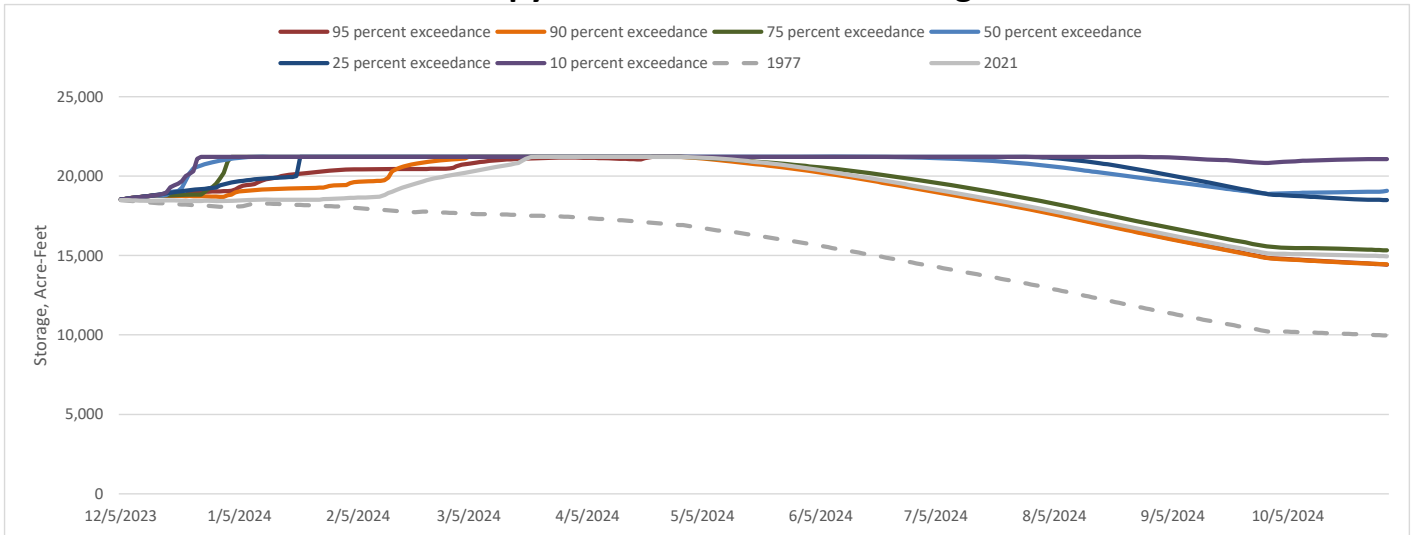

## Total Inflow to Stumpy Meadows Reservoir, Remainder of Water Year

## Stumpy Meadows Reservoir Storage