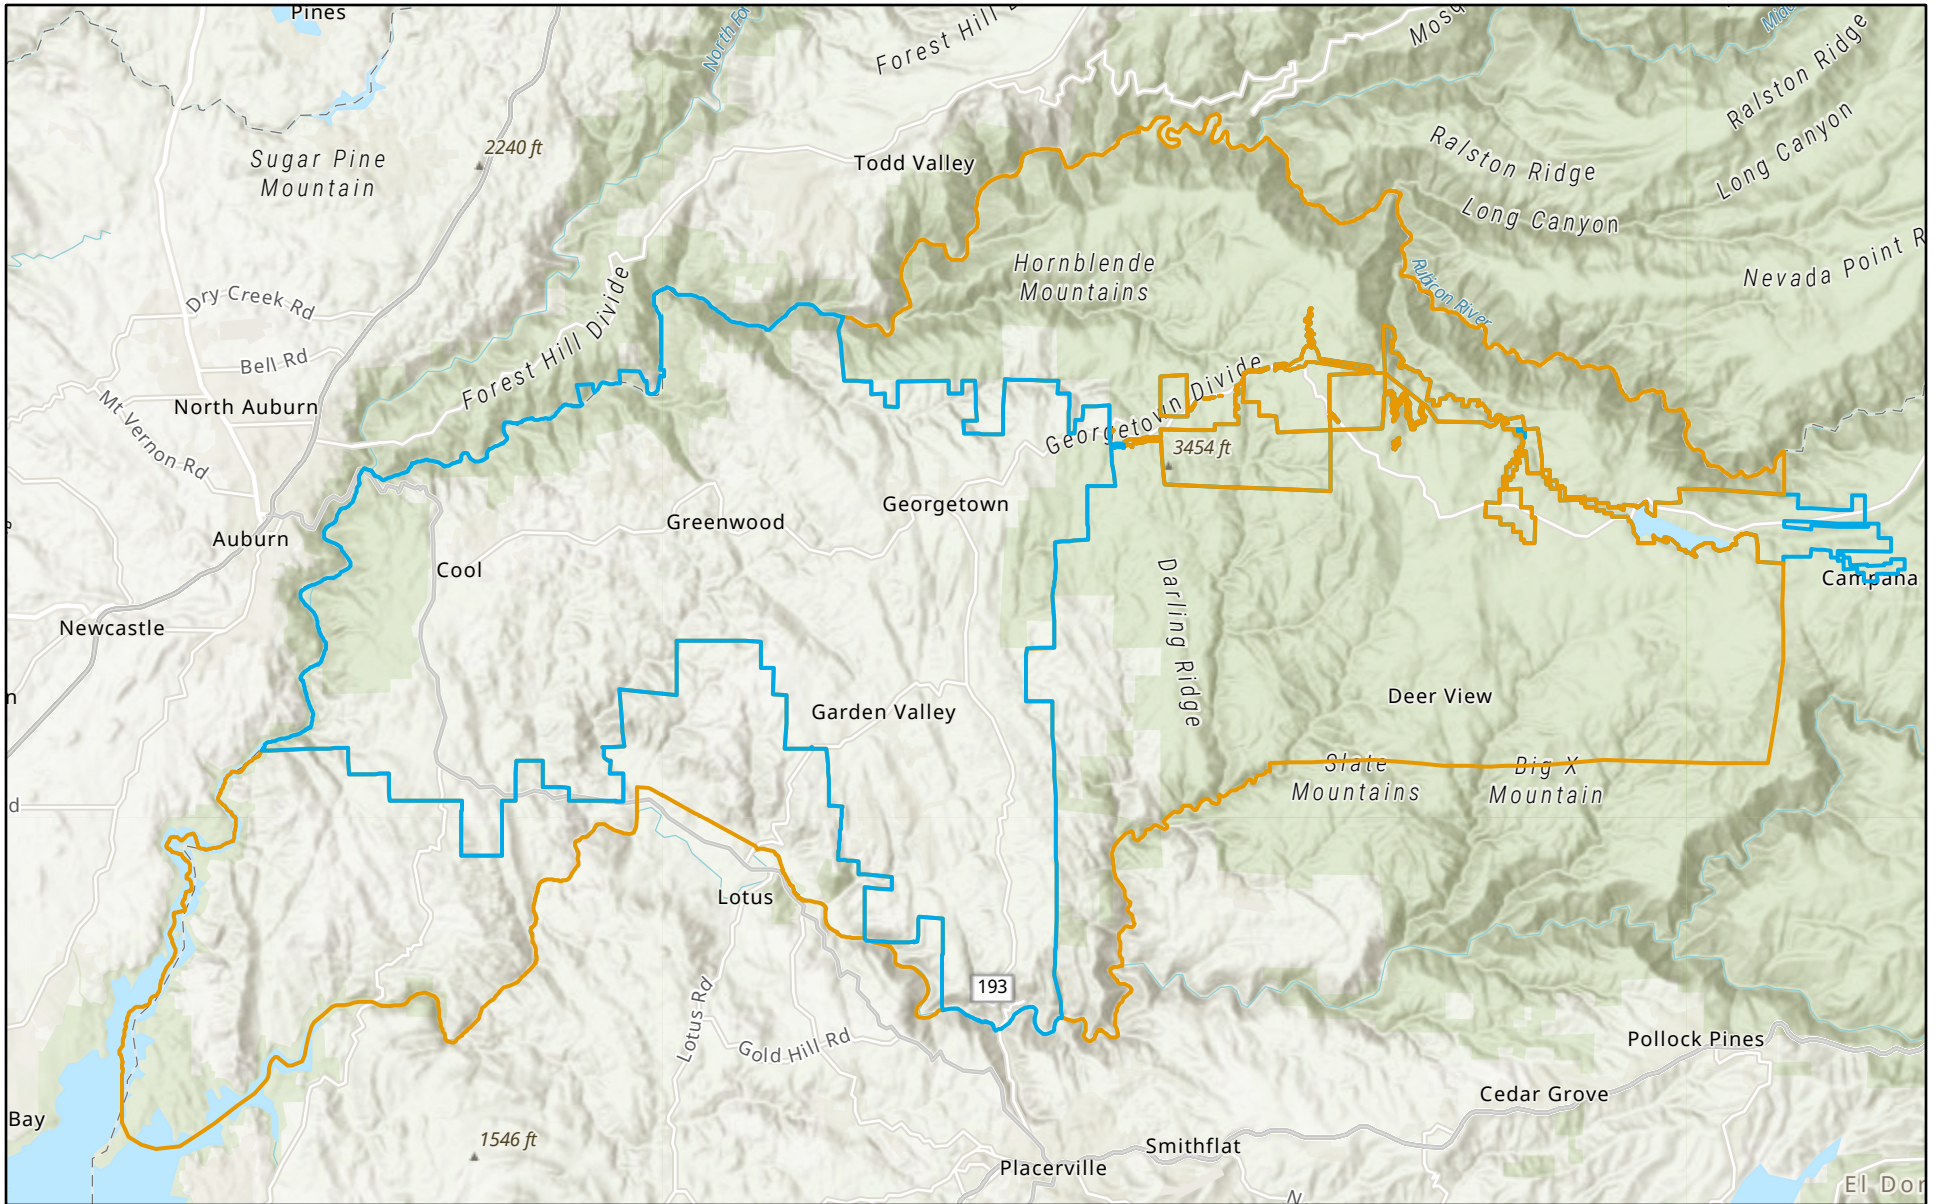

GDPUD Boundary

11/1/2022, 10:21:26 AM

Reference_Layers - District Boundaries GDPUD Sphere of Influence
 GDPUD District Boundary

1:288,895

Esri, NASA, NGA, USGS, California State Parks, Esri, HERE, Garmin, SafeGraph, METI/NASA, USGS, Bureau of Land Management, EPA, NPS,

GDPUD

Sources: Esri, Airbus DS, USGS, NGA, NASA, CGIAR, N Robinson, NCEAS, NLS, OS, NMA, Geodatastyrelsen, Rijkswaterstaat, GSA, Geoland, FEMA, Intermap and the GIS user community | California State Parks, Esri, HERE, Garmin, SafeGraph,