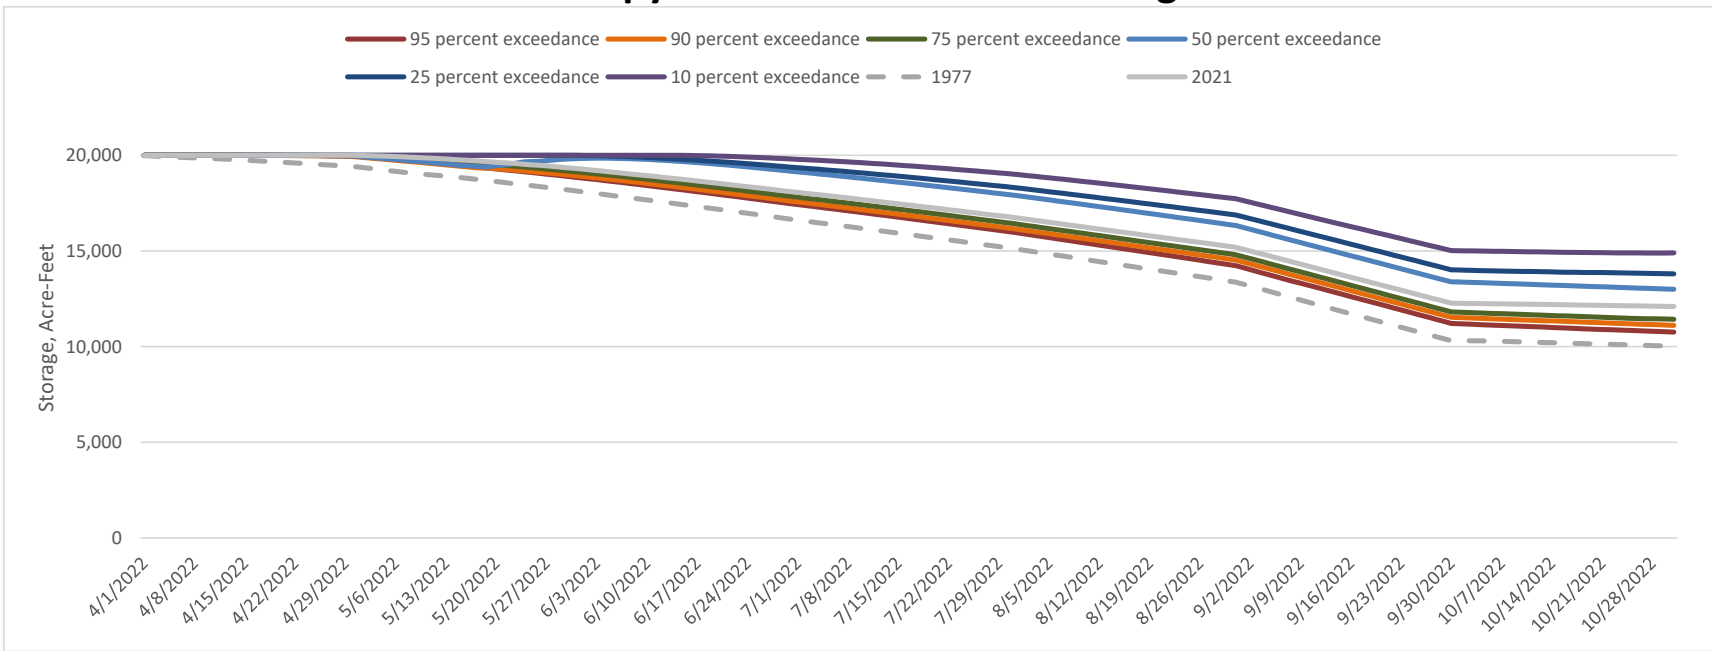

Total Inflow to Stumpy Meadows Reservoir, Remainder of Water Year

Stumpy Meadows Reservoir Storage

Delivery Capability

Delivery Capability